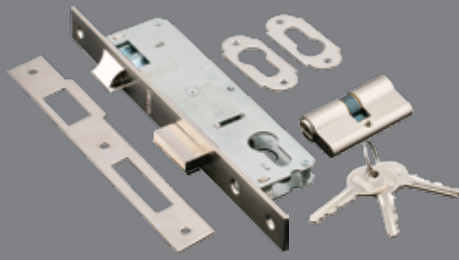

55MM  
CYLINDER

20MM ROLLER LOCK

LOCK-112

55MM  
CYLINDER

25MM LATCH LOCK

LOCK-096

60MM  
CYLINDER

30MM LATCH LOCK