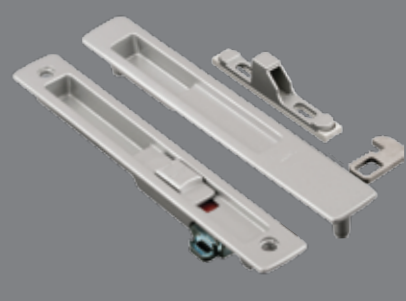

54MM  
CYLINDER

HOOK LOCK

LOCK-100

MIRROR  
MATTE

INDICATOR LOCK

MISC-002/136

ALUMINIUM

STRIKE PLATE & CYLINDER COVER