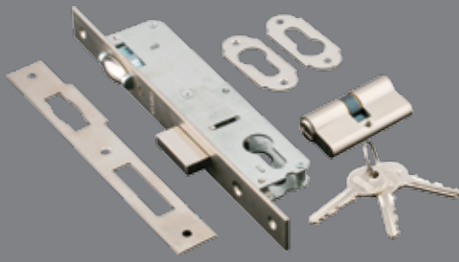

# LOCKS

LOCK-084

55MM  
CYLINDER

20MM LATCH LOCK

LOCK-095

55MM  
CYLINDER

20MM LATCH LOCK W/KNOB

LOCK-085