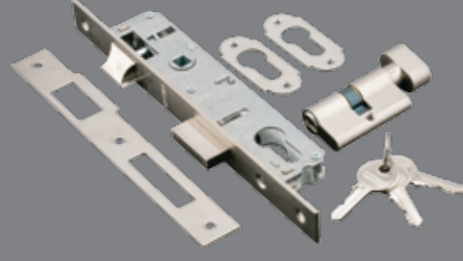

# LOCKS

LOCK-084

55MM  
CYLINDER

20MM LATCH LOCK

LOCK-095

55MM  
CYLINDER

20MM LATCH LOCK W/KNOB

LOCK-085