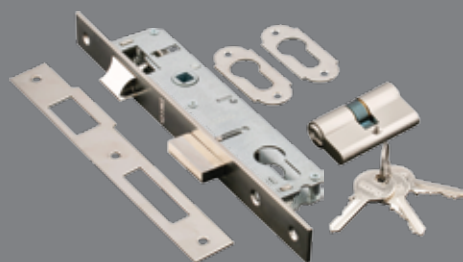

LOCK-112

55MM
CYLINDER

25MM LATCH LOCK