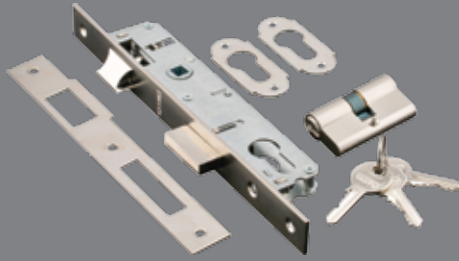

# LOCKS

LOCK-084

55MM  
CYLINDER

20MM LATCH LOCK

LOCK-095

55MM  
CYLINDER

20MM LATCH LOCK W/KNOB

LOCK-085