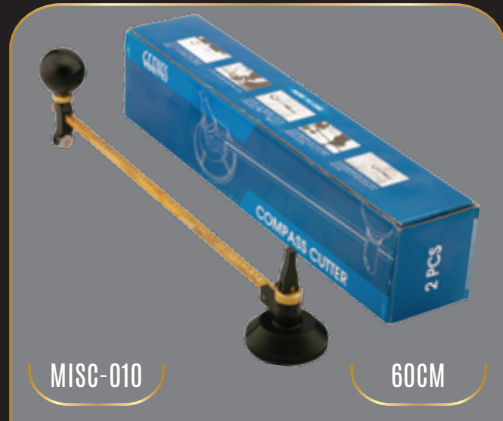

# TOOLS

MISC-103

60CM

**BOHLE ROUND GLASS CUTTER**

MISC-010

60CM

**ROUND GLASS CUTTER**

MISC-119